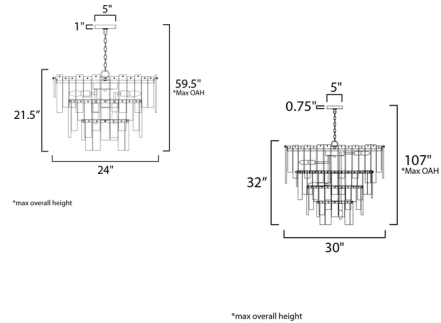

Specifications

COLOR Clear
BODY FINISH Dark Bronze
WATTAGE 81W
DIMMER Standard 120V
DIMENSIONS 24"W x 21.5"H
BULB NOT INCLUDED 9 x B10/Candelabra (E12)/9W/120V LED

Technical Information

PRODUCT DIMENSIONS Adjustable Chain Length: 36"