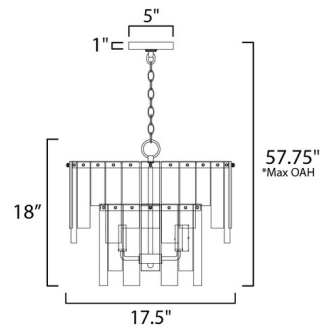

Description

The Warren Semi Flush / Pendant brings an elegant sophistication to your interior space. Organic molten glass panels drape on a smooth, ring frame and provides warm light across your room. Install as a semi flush ceiling light or a pendant.

Shown in dark bronze / clear

*max overall height

Specifications

COLOR Clear
BODY FINISH Dark Bronze
WATTAGE 36W
DIMMER Standard 120V
DIMENSIONS 17.5"W x 18"H
BULB NOT INCLUDED 4 x B10/Candelabra (E12)/9W/120V LED

Technical Information

PRODUCT DIMENSIONS Adjustable Chain Length: 36"

CLICK TO VIEW PRODUCT

Notes: