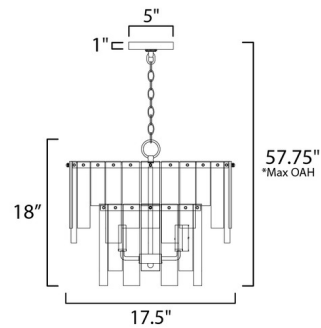

Shown in dark bronze / clear

\*max overall height

### Specifications

COLOR . . . . . Clear  
 BODY FINISH . . . . . Dark Bronze  
 WATTAGE . . . . . 36W  
 DIMMER . . . . . Standard 120V  
 DIMENSIONS . . . . . 17.5"W x 18"H  
 BULB NOT INCLUDED . . . . . 4 x B10/Candelabra (E12)/9W/120V LED

### Technical Information

PRODUCT DIMENSIONS . . . . . Adjustable Chain Length: 36"

CLICK TO VIEW PRODUCT

Notes: