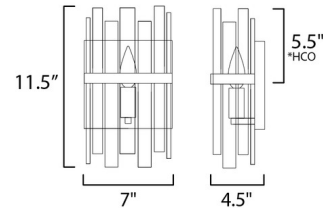

Lightology

lightology.com
866-954-4489
04-20-26

Project: _____

Company: _____

Location: _____ Fixture Type: _____

SPEC #: **MAX1375774**

Approved On: _____ Approved By: _____

Warren Wall Sconce

By Maxim Lighting

Description

The Warren Wall Sconce brings an elegant sophistication to your interior space. Organic molten glass panels drape on a smooth frame and provide warm light across your room.

Specifications

COLOR . . . . . Clear
BODY FINISH . . . . . Dark Bronze
WATTAGE 9W
DIMMER . . . . . Standard 120V
DIMENSIONS . . . . . 7"W x 11.5"H x 4.5"D
BULB NOT INCLUDED . . . . . 1 x B10/Candelabra (E12)/9W/120V LED

CLICK TO VIEW PRODUCT

Notes: