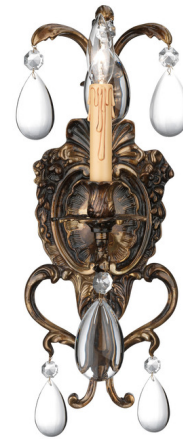

# Lightology

lightology.com  
866-954-4489  
07-08-26

Project: \_\_\_\_\_

Company: \_\_\_\_\_

Location: \_\_\_\_\_ Fixture Type: \_\_\_\_\_

SPEC #: **MET1375796**

Approved On: \_\_\_\_\_ Approved By: \_\_\_\_\_

## Metropolitan Crystal Wall Sconce By Metropolitan Lighting

### Description

The Metropolitan Crystal Wall Sconce is a traditional European style fixture decorated with clear crystal accents to enhance your room with aesthetic appeal and function.

Shown in antique bronze patina / clear

### Specifications

COLOR . . . . . Clear  
BODY FINISH . . . . . Antique Bronze Patina  
WATTAGE . . . . . 9W  
DIMMER . . . . . Standard 120V  
DIMENSIONS . . . . . 7"W x 19"H x 4"D  
BULB NOT INCLUDED . . . . . 1 x B10/Candelabra (E12)/9W/120V LED