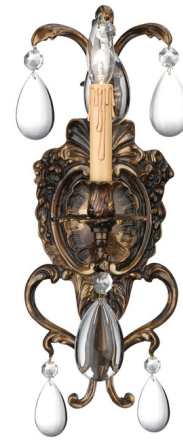

# Lightology

lightology.com  
866-954-4489  
04-27-26

Project: \_\_\_\_\_

Company: \_\_\_\_\_

Location: \_\_\_\_\_ Fixture Type: \_\_\_\_\_

SPEC #: **MET1375796**

Approved On: \_\_\_\_\_ Approved By: \_\_\_\_\_

## Metropolitan Crystal Wall Sconce By Metropolitan Lighting

### Description

The Metropolitan Crystal Wall Sconce is a traditional European style fixture decorated with clear crystal accents to enhance your room with aesthetic appeal and function.

Shown in antique bronze patina / clear

### Specifications

COLOR . . . . . Clear  
BODY FINISH . . . . . Antique Bronze Patina  
WATTAGE . . . . . 9W  
DIMMER . . . . . Standard 120V  
DIMENSIONS . . . . . 7"W x 19"H x 4"D  
BULB NOT INCLUDED . . . . . 1 x B10/Candelabra (E12)/9W/120V LED