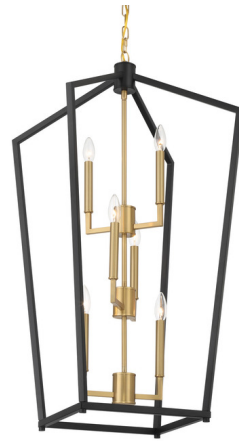

Lightology

lightology.com
866-954-4489
06-30-26

Project: _____

Company: _____

Location: _____ Fixture Type: _____

SPEC #: **MKL1375811**

Approved On: _____ Approved By: _____

Colwick Vertical Pendant

By Minka Lavery

Description

The Colwick Vertical Pendant enhances the ambiance of any room with its blend of traditional charm and modern elements. The fixture's unique cage frames creates a perfect balance of style and sophistication.

Shown in signature brass / black

Specifications

COLOR N/A
BODY FINISH Signature Brass / Black
WATTAGE 54W
DIMMER Standard 120V
DIMENSIONS 17.88"W x 37.88"H x 17.88"D
BULB NOT INCLUDED 6 x B10/Candelabra (E12)/9W/120V LED