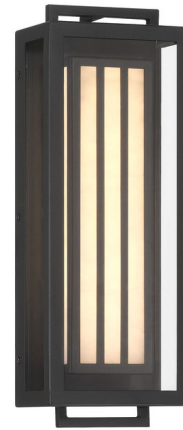

Lightology

lightology.com
866-954-4489
05-16-26

Project: _____

Company: _____

Location: _____ Fixture Type: _____

SPEC #: **MKL1375924**

Approved On: _____ Approved By: _____

Eastly Outdoor Wall Light

By Minka Lavery

Description

The Eastly Outdoor Wall Light will enhance any outdoor space. It's modern design and style can complement any exterior decor, making it an ideal choice for illuminating walkways, patios and backyard spaces.

Shown in sand coal / white

Specifications

COLOR White
BODY FINISH Sand Coal
WATTAGE 15W
DIMMER Not Dimmable
DIMENSIONS 5.75"W x 16"H x 3.5"D
INTEGRATED LED MODULE 1 x LED/15W/120V LED

Technical Information

LAMP LIFE 30000 hours
COLOR RENDERING 92 CRI
LAMP COLOR 3000K
LUMENS/WATT 30.60
LUMINOUS FLUX 459 lumens

CLICK TO VIEW PRODUCT

Notes: