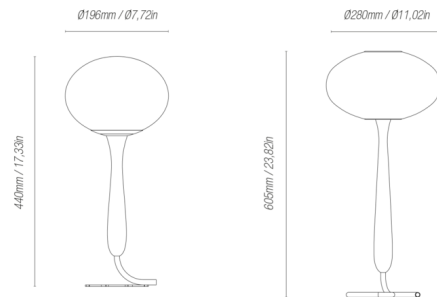

Lightology

lightology.com
866-954-4489
04-16-26

Project: _____
Company: _____
Location: _____ Fixture Type: _____
SPEC #: **RPLI375994**
Approved On: _____ Approved By: _____

Opulus Table Lamp By RispaL

Description

The Opulus Table Lamp draws inspiration from nature with a ridged, blown glass shade reminiscent of the eponymous flower. The lamp's stem is crafted from solid wood and supported by a lacquered metal base. On/off switch located on cord.

Shown in natural oak / white

Specifications

COLOR White
BODY FINISH Natural Oak
WATTAGE 11W
DIMMER N/A
DIMENSIONS 7.72"W x 17.33"H
BULB NOT INCLUDED 1 x A19/Medium (E26)/11W/120V LED

Technical Information

PRODUCT DIMENSIONS Cord Length: 78.7"

CLICK TO VIEW PRODUCT

Notes: