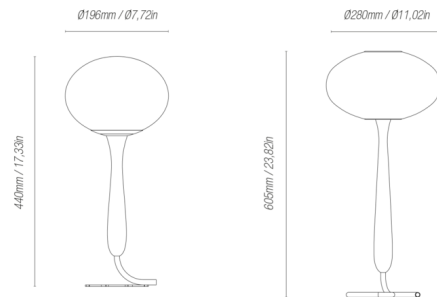

Lightology

lightology.com
866-954-4489
06-04-26

Project: _____
Company: _____
Location: _____ Fixture Type: _____
SPEC #: **RPLI375994**
Approved On: _____ Approved By: _____

Opulus Table Lamp By RispaL

Description

The Opulus Table Lamp draws inspiration from nature with a ridged, blown glass shade reminiscent of the eponymous flower. The lamp's stem is crafted from solid wood and supported by a lacquered metal base. On/off switch located on cord.

Shown in natural oak / white

Specifications

COLOR White
BODY FINISH Natural Oak
WATTAGE 11W
DIMMER N/A
DIMENSIONS 7.72"W x 17.33"H
BULB NOT INCLUDED 1 x A19/Medium (E26)/11W/120V LED

Technical Information

PRODUCT DIMENSIONS Cord Length: 78.7"

CLICK TO VIEW PRODUCT

Notes: