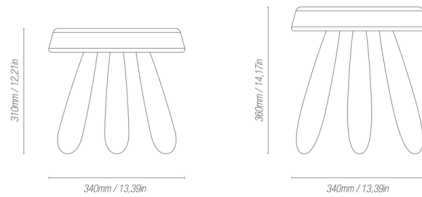

Specifications

COLOR	N/A
BODY FINISH	Yakisugi Oak
WATTAGE	N/A
DIMMER	N/A
DIMENSIONS	13.39"W x 14.17"H
BULB	N/A
COUNTRY OF ORIGIN	France

CLICK TO VIEW PRODUCT

Notes: