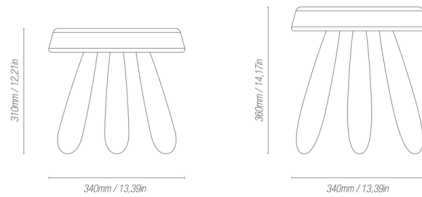

### Specifications

COLOR	N/A
BODY FINISH	Yakisugi Oak
WATTAGE	N/A
DIMMER	N/A
DIMENSIONS	13.39"W x 14.17"H
BULB	N/A
COUNTRY OF ORIGIN	France

CLICK TO VIEW PRODUCT

Notes: