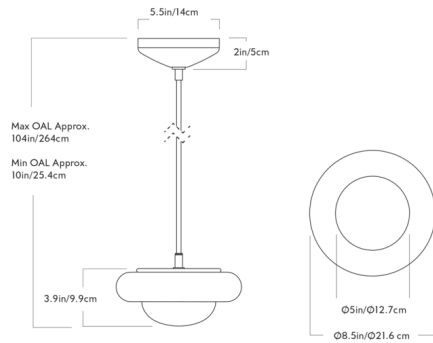

By Roll & Hill

Description

The Humboldt 01 Wooden Pendant pays homage to early twentieth century California craft with its combination of natural materials and smooth geometric forms. A wooden ring surrounds an opal glass dome with an integrated LED providing warm, diffused illumination. Dimmable with ELV, TRIAC, or 0-10V dimmers at 120V; 0-10V dimming only at 277V. Available with Brass canopy or matching wood canopy.

Shown in white oak / opal

Specifications

COLOR	Opal
BODY FINISH	White Oak
WATTAGE	8W
DIMMER	Low Voltage Electronic
DIMENSIONS	8.5"W x 3.9"H
INTEGRATED LED MODULE	1 x LED/8W/120-277V LED

Technical Information