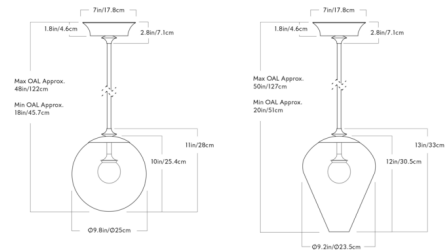

By Roll & Hill

Description

The Roll & Hill 1 Pendant features simple, traditional aesthetics to showcase the craftsmanship and attention to detail characteristic of Roll & Hill's products. The globe or tulip shade houses an integrated LED to provide warm, diffused LED lighting and is available in a variety of textures. This elegant and versatile fixture will complement a variety of decor styles. Dimmable with ELV, TRIAC, and 0-10V dimmers at 120V; dimmable with 0-10V dimmers at 277V.

Shown in brass / peach pineapple

Specifications

COLOR	Peach Pineapple
BODY FINISH	Brass
WATTAGE	11W
DIMMER	Low Voltage Electronic
DIMENSIONS	9.8"W x 10"H x 9.8"D
INTEGRATED LED MODULE	1 x LED/11W/120-277V LED

Technical Information

LAMP LIFE	50000 hours
COLOR RENDERING	90 CRI
LAMP COLOR	2700K
LUMENS/WATT	45.45
LUMINOUS FLUX	500 lumens

CLICK TO VIEW PRODUCT

Notes: