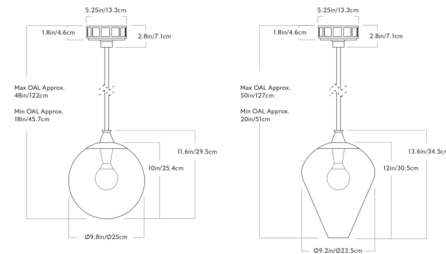

Shown in brass / opal smooth

Specifications

COLOR	Opal Smooth
BODY FINISH	Brass
WATTAGE	11W
DIMMER	Low Voltage Electronic
DIMENSIONS	9.2"W x 12"H x 9.2"D
INTEGRATED LED MODULE	1 x LED/11W/120V LED

Technical Information