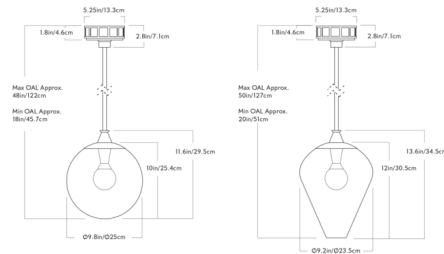

Shown in brass / opal smooth

Specifications

COLOR	Opal Smooth
BODY FINISH	Brass
WATTAGE	11W
DIMMER	Low Voltage Electronic
DIMENSIONS	9.2"W x 12"H x 9.2"D
INTEGRATED LED MODULE	1 x LED/11W/120V LED

Technical Information