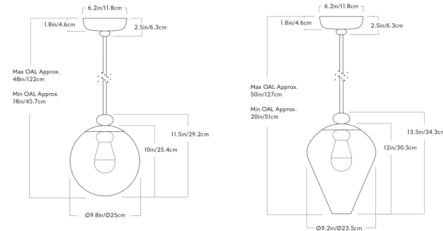

Shown in brass / fume ripple

Specifications

COLOR	Fume Ripple
BODY FINISH	Brass
WATTAGE	11W
DIMMER	Low Voltage Electronic
DIMENSIONS	9.8"W x 10"H x 9.8"D
INTEGRATED LED MODULE	1 x LED/11W/120-277V LED

Technical Information