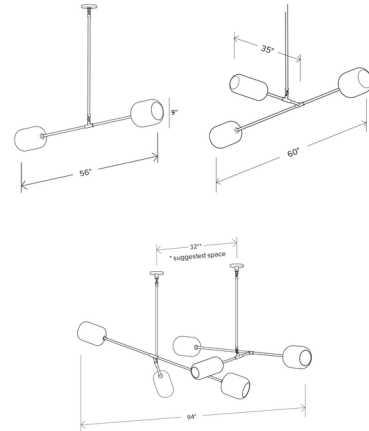

Shown in brushed brass / white