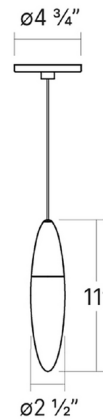

CLICK TO VIEW PRODUCT

Notes: