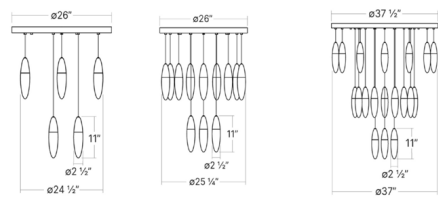

Description

The Sultana Multi Light Pendant offers a luxurious pairing of hand-blown, seeded crystal glass shades with sleek metal caps for a sophisticated, modern look. Each small but sculptural pendant is illuminated from within by an integrated LED light source. This grouping of pendants will make a dramatic statement in any interior. Ceiling canopy finished in White. Dimmable with ELV, TRIAC, or 0-10V dimmers.

Shown in satin brass / clear seeded

Specifications

COLOR	Clear Seeded
BODY FINISH	Satin Brass
WATTAGE	27W
DIMMER	Low Voltage Electronic
DIMENSIONS	24.5"W x 11"H
INTEGRATED LED MODULE	9 x LED/3W/120-277V LED