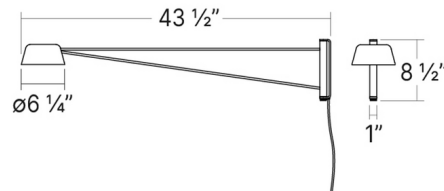

CLICK TO VIEW PRODUCT

Notes: