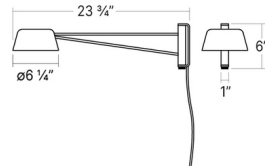

CLICK TO VIEW PRODUCT

Notes: