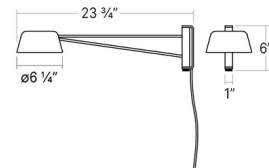

CLICK TO VIEW PRODUCT

Notes: