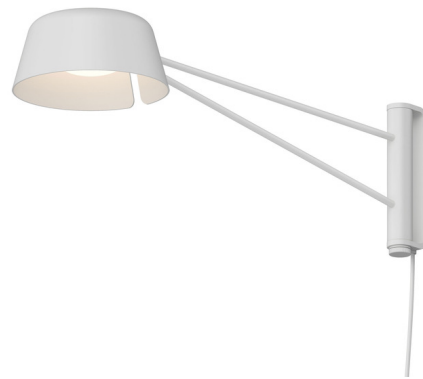

Lightology

lightology.com
866-954-4489
04-12-26

Project: _____

Company: _____

Location: _____ Fixture Type: _____

SPEC #: **SON1376130**

Approved On: _____ Approved By: _____

Ray Swing Arm Plug-In Wall Sconce By SONNEMAN

Description

The Ray Swing Arm Plug-In Wall Sconce is both decorative and functional, with an adjustable arm that can be swung side to side to direct its light. Ray makes the perfect addition to an office, bedroom, or any space in need of reading or task lighting. Dimmer switch located on lamp's body.

Specifications

COLOR	N/A
BODY FINISH	Warm Grey
WATTAGE	9W
DIMMER	N/A
DIMENSIONS	6.25"W x 6"H x 23.75"D
INTEGRATED LED MODULE	1 x LED/9W/120V LED

Technical Information

COLOR RENDERING	90 CRI
LAMP COLOR	3000K
LUMENS/WATT	66.67
LUMINOUS FLUX	600 lumens

Shown in warm grey

CLICK TO VIEW PRODUCT

Notes: