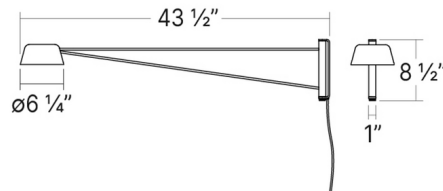

CLICK TO VIEW PRODUCT

Notes: