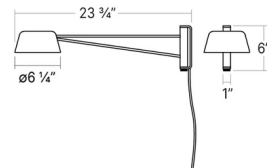

CLICK TO VIEW PRODUCT

Notes: