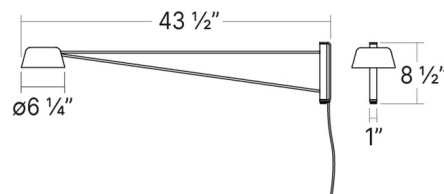

CLICK TO VIEW PRODUCT

Notes: