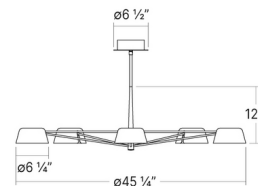

CLICK TO VIEW PRODUCT

Notes: