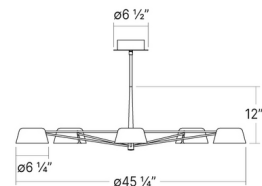

CLICK TO VIEW PRODUCT

Notes: