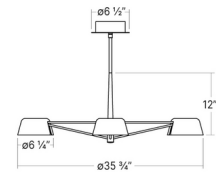

CLICK TO VIEW PRODUCT

Notes: