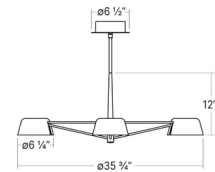

CLICK TO VIEW PRODUCT

Notes: