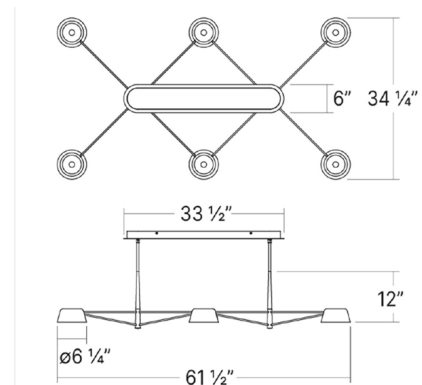

### Description

The Ray Rectangular Chandelier combines playful geometry with formal structure to create a striking modern statement piece. An array of shades are spaced evenly around the vertical downrods to deliver warm, pleasant lighting from its integrated LED light sources. Dimmable with ELV, TRIAC, or 0-10V dimmers.

### Specifications

COLOR	N/A
BODY FINISH	Warm Grey
WATTAGE	51W
DIMMER	Low Voltage Electronic
DIMENSIONS	67.75"W x 12"H x 45.25"D
INTEGRATED LED MODULE	6 x LED/8.5W/120-277V LED