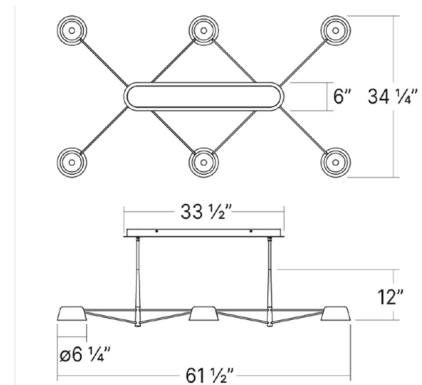

Shown in warm grey