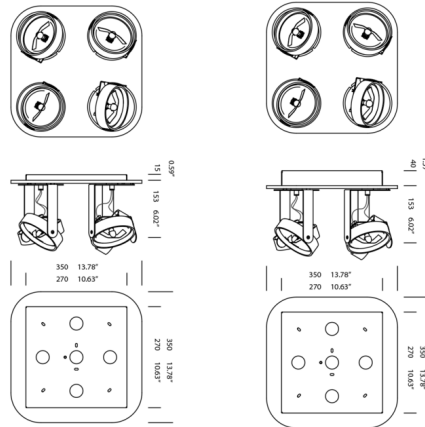

By tossB

Description

The Big Bang 12 Volt AR111 Adjustable Ceiling Spot Light, designed by Alain Monnens, puts its emphasis on technique and mobility. Every part has a definite function, which provides for a candid and non-intrusive design. Because of this, Big Bang fits in any possible environment, which makes application easy. Note: Remote transformer required and sold separately. Available with 0.6 in. H or 1.6 in. H canopy.

Shown in white

Specifications

COLOR	N/A
BODY FINISH	White
WATTAGE	48W
DIMMER	Low Voltage Electronic
DIMENSIONS	13.8"W x 6.6"H
BULB NOT INCLUDED	4 x AR111/G53 (M4)/12W/12V LED

CLICK TO VIEW PRODUCT

Notes: