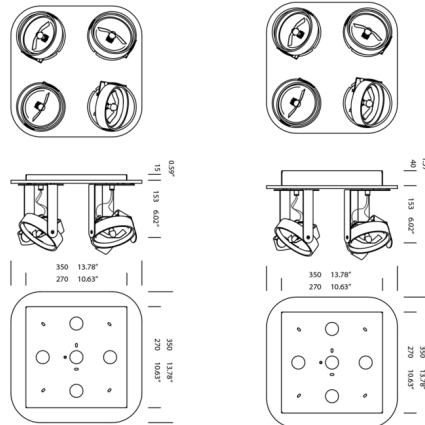

By tossB

Description

The Big Bang 12 Volt AR111 Adjustable Ceiling Spot Light, designed by Alain Monnens, puts its emphasis on technique and mobility. Every part has a definite function, which provides for a candid and non-intrusive design. Because of this, Big Bang fits in any possible environment, which makes application easy. Note: Remote transformer required and sold separately. Available with 0.6 in. H or 1.6 in. H canopy.

Shown in white

Specifications

COLOR	N/A
BODY FINISH	White
WATTAGE	48W
DIMMER	Low Voltage Electronic
DIMENSIONS	13.8"W x 6.6"H
BULB NOT INCLUDED	4 x AR111/G53 (M4)/12W/12V LED

CLICK TO VIEW PRODUCT

Notes: