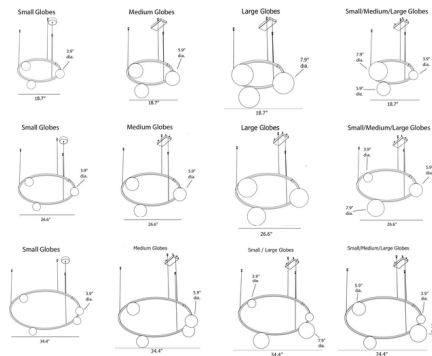

CLICK TO VIEW PRODUCT

Notes: