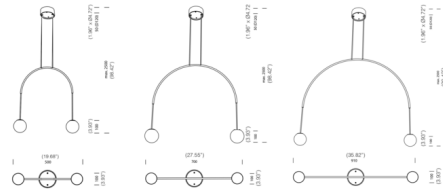

### Specifications

COLOR . . . . . White  
BODY FINISH . . . . . Black  
WATTAGE . . . . . 10W  
DIMMER . . . . . Standard 120V  
DIMENSIONS . . . . . 27.55"L x 3.93"W x 18.11"H  
BULB NOT INCLUDED . . . . . 2 x JCD/G9/5W/120V LED