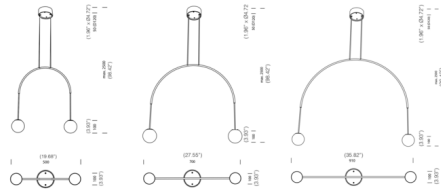

Shown in black / white

Specifications

COLOR	White
BODY FINISH	Black
WATTAGE	10W
DIMMER	Standard 120V
DIMENSIONS	27.55"L x 3.93"W x 18.11"H
BULB NOT INCLUDED	2 x JCD/G9/5W/120V LED

CLICK TO VIEW PRODUCT

Notes: