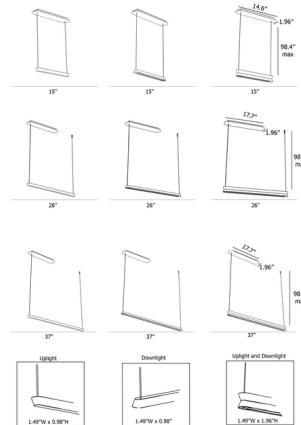

CLICK TO VIEW PRODUCT

Notes: