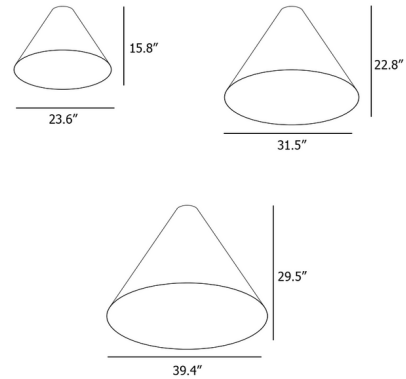

### Description

The Cone Ceiling Light features a large, conical aluminum shade which directs a flood of light downward. Cone's minimalist silhouette offers a clean, geometric expression, and its large size allows it to serve as a visual centerpiece in any space.

### Specifications

COLOR	N/A
BODY FINISH	White
WATTAGE	45W
DIMMER	N/A
DIMENSIONS	31.49"W x 22.83"H
BULB NOT INCLUDED	3 x A19/Medium (E26)/15W/120V LED

CLICK TO VIEW PRODUCT

Notes: