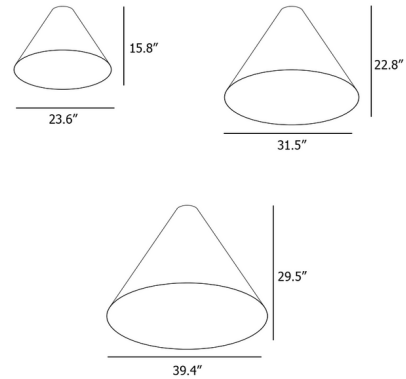

Shown in white

Specifications

COLOR	N/A
BODY FINISH	White
WATTAGE	45W
DIMMER	N/A
DIMENSIONS	31.49"W x 22.83"H
BULB NOT INCLUDED	3 x A19/Medium (E26)/15W/120V LED

CLICK TO VIEW PRODUCT

Notes: