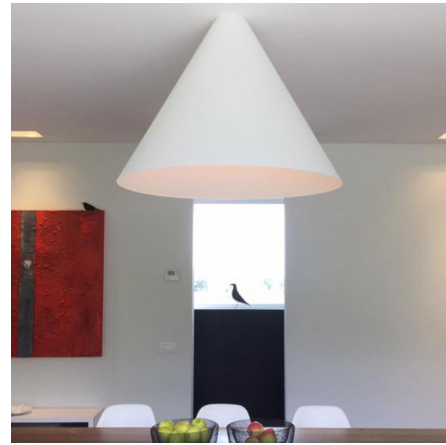

Lightology

lightology.com
866-954-4489
05-24-26

Project: _____

Company: _____

Location: _____ Fixture Type: _____

SPEC #: **TSB1376418**

Approved On: _____ Approved By: _____

Cone Ceiling Light

By tossB

Description

The Cone Ceiling Light features a large, conical aluminum shade which directs a flood of light downward. Cone's minimalist silhouette offers a clean, geometric expression, and its large size allows it to serve as a visual centerpiece in any space.

Shown in white

Specifications

COLOR	N/A
BODY FINISH	White
WATTAGE	45W
DIMMER	N/A
DIMENSIONS	39.37"W x 29.53"H
BULB NOT INCLUDED	3 x A19/Medium (E26)/15W/120V LED

CLICK TO VIEW PRODUCT

Notes: