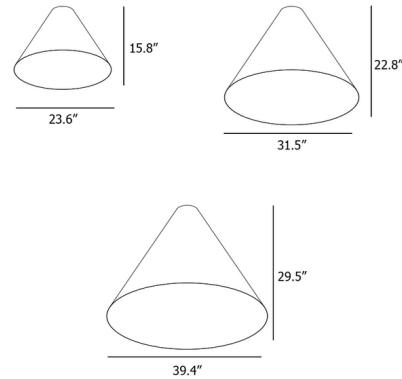

By tossB

Description

The Cone Ceiling Light features a large, conical aluminum shade which directs a flood of light downward. Cone's minimalist silhouette offers a clean, geometric expression, and its large size allows it to serve as a visual centerpiece in any space.

Shown in white

Specifications

COLOR	N/A
BODY FINISH	White
WATTAGE	45W
DIMMER	N/A
DIMENSIONS	39.37"W x 29.53"H
BULB NOT INCLUDED	3 x A19/Medium (E26)/15W/120V LED

CLICK TO VIEW PRODUCT

Notes: