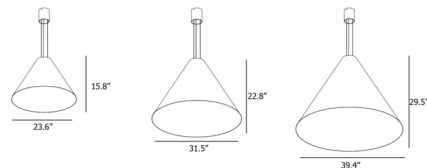

By tossB

Description

The Cone Pendant features a large, conical aluminum shade which directs a flood of light downward. Cone's minimalist silhouette offers a clean, geometric expression, and its large size allows it to serve as a visual centerpiece in any space.

Shown in white

Specifications

COLOR	N/A
BODY FINISH	White
WATTAGE	45W
DIMMER	Standard 120V
DIMENSIONS	39.37"W x 29.52"H
BULB NOT INCLUDED	3 x A19/Medium (E26)/15W/120V LED

CLICK TO VIEW PRODUCT

Notes: