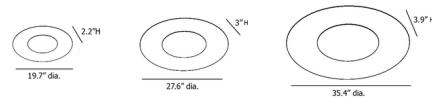

By tossB

Description

The Conical Wall / Ceiling Light features a wide, shallow, cone-shaped shade which reflects light from its integrated LED light source. The light source is obscured by a circular disc to produce pleasant, indirect light. May be mounted on the wall or ceiling.

Shown in white

Specifications

COLOR N/A
BODY FINISH White
WATTAGE 20W
DIMMER Low Voltage Electronic
DIMENSIONS 19.68\"W x 2.12\"H
INTEGRATED LED MODULE 5 x LED/4W/120V LED

Technical Information

COLOR RENDERING 83 CRI
LAMP COLOR 2700K
LUMENS/WATT 367.50
LUMINOUS FLUX 1470 lumens