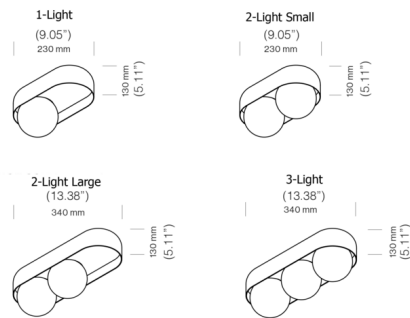

CLICK TO VIEW PRODUCT

Notes: