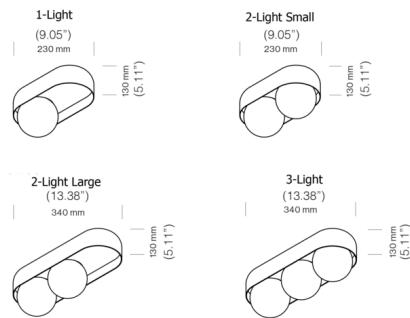

By tossB

Description

The Dice G9 Wall / Ceiling Light features opal white glass spheres nestled within an oblong housing for a playful, modern look. Each globe diffuses light to provide soft, pleasant illumination. The fixture can be mounted on the wall or ceiling, allowing for the creation of interesting compositions and repeated visual motifs when multiple fixtures are installed together.

Shown in black / opal white

Specifications

COLOR Opal White
BODY FINISH Black
WATTAGE 10W
DIMMER Standard 120V
DIMENSIONS 9.05"W x 5.11"H x 4"D
BULB NOT INCLUDED 2 x JCD/G9/5W/120V LED

CLICK TO VIEW PRODUCT