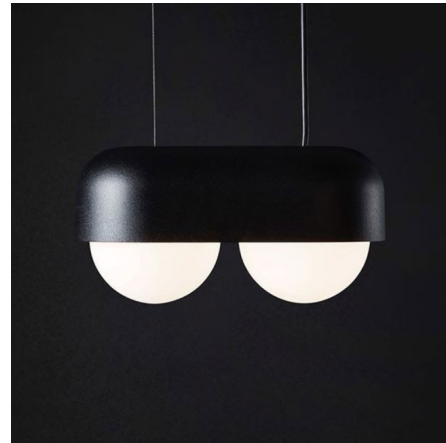

## Dice Pendant By tossB

### Description

The Dice Pendant features opal white glass spheres nestled within an oblong housing for a playful, modern look. Each globe diffuses light to provide soft, pleasant illumination. When multiple fixtures are installed together, interesting compositions with repeated visual motifs can be created.

Shown in black / opal white

### Specifications

COLOR . . . . . Opal White  
BODY FINISH . . . . . Black  
WATTAGE . . . . . 10W  
DIMMER . . . . . Standard 120V  
DIMENSIONS . . . . . 9.05"W x 5.11"H x 4"D  
BULB NOT INCLUDED . . . . . 2 x JCD/G9/5W/120V LED