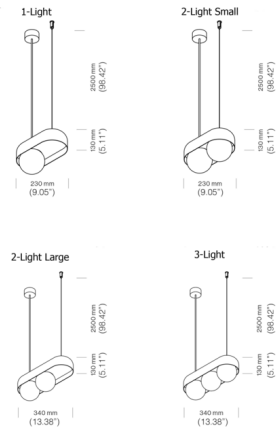

## Dice Pendant By tossB

### Description

The Dice Pendant features opal white glass spheres nestled within an oblong housing for a playful, modern look. Each globe diffuses light to provide soft, pleasant illumination. When multiple fixtures are installed together, interesting compositions with repeated visual motifs can be created.

### Specifications

COLOR . . . . . Opal White  
BODY FINISH . . . . . Black  
WATTAGE . . . . . 10W  
DIMMER . . . . . Standard 120V  
DIMENSIONS . . . . . 9.05"W x 5.11"H x 4"D  
BULB NOT INCLUDED . . . . . 2 x JCD/G9/5W/120V LED

### Technical Information

PRODUCT DIMENSIONS . . . . . Cord Length: 98.4"

CLICK TO VIEW PRODUCT

Notes: