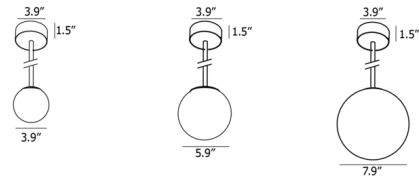

Specifications

COLOR . . . . . White
BODY FINISH . . . . . White
WATTAGE 15W
DIMMER . . . . . Standard 120V
DIMENSIONS . . . . . 5.9"W x 5.9"H
BULB NOT INCLUDED . . . . . 1 x A19/Medium (E26)/15W/120V LED