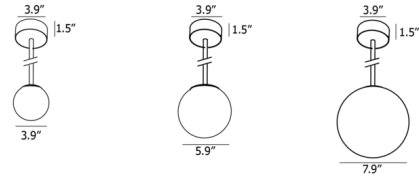

Specifications

COLOR . . . . . White
BODY FINISH . . . . . White
WATTAGE 15W
DIMMER . . . . . Standard 120V
DIMENSIONS . . . . . 5.9"W x 5.9"H
BULB NOT INCLUDED . . . . . 1 x A19/Medium (E26)/15W/120V LED