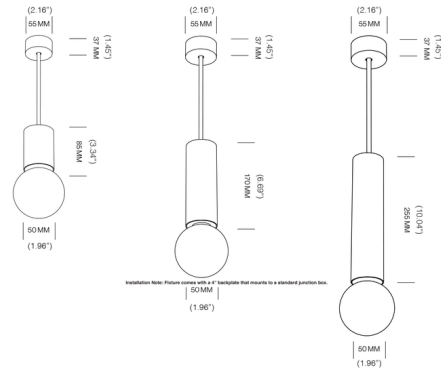

## Rozetta Pendant By tossB

### Description

The Rozetta Pendant, designed by Alain Monnens, offers endless possibilities with its medium bulb base. When paired with a globe bulb, Rozetta offers a neat and playful expression. Includes junction box cover for usage in North America; not pictured.

### Specifications

COLOR	N/A
BODY FINISH	Black
WATTAGE	15W
DIMMER	Standard 120V
DIMENSIONS	1.96"W x 6.69"H
BULB NOT INCLUDED	1 x G25/Medium (E26)/15W/120V LED

CLICK TO VIEW PRODUCT

Notes: