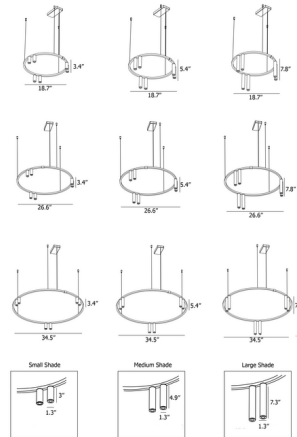

By tossB

Description

While the pure geometric lines of the Twins Pendant will feel right at home in a modern interior, it also pays homage to traditional candelabra designs. The pendant's thin circular frame supports three pairs of cylindrical LED downlights, which will create an intimate, cozy atmosphere below the fixture. Includes dimmable driver.

Shown in black

Specifications

COLOR	N/A
BODY FINISH	Black
WATTAGE	24W
DIMMER	Low Voltage Electronic
DIMENSIONS	18.7"W x 7.75"H
INTEGRATED LED MODULE	6 x LED/4W/120V LED

Technical Information

COLOR RENDERING	90 CRI
LAMP COLOR	2700K
LUMENS/WATT	600.00
LUMINOUS FLUX	2400 lumens