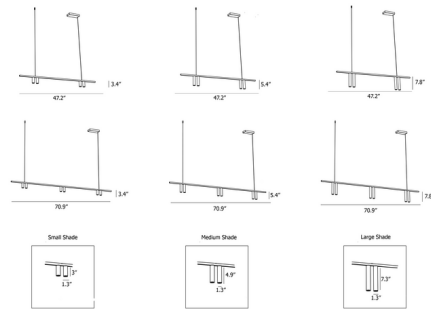

## Twins Lines Pendant

By tossB

### Specifications

|                       |                           |
|-----------------------|---------------------------|
| COLOR                 | N/A                       |
| BODY FINISH           | Brushed Brass             |
| WATTAGE               | 16W                       |
| DIMMER                | Low Voltage Electronic    |
| DIMENSIONS            | 47.24"L x 1.25"W x 5.39"H |
| INTEGRATED LED MODULE | 4 x LED/4W/120V LED       |