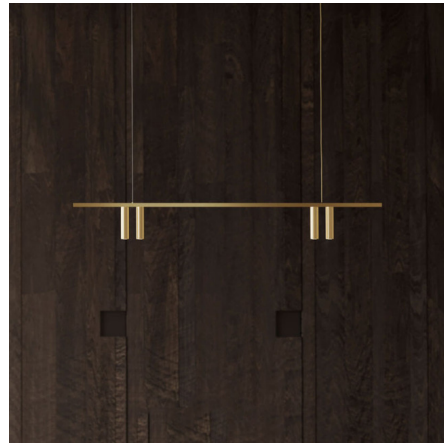

## Twins Lines Pendant

By tossB

### Description

While the pure geometric lines of the Twins Lines Pendant will feel right at home in a modern interior, it also pays homage to traditional candelabra designs. The pendant's thin linear frame supports pairs of cylindrical LED downlights, which will create an intimate, cozy atmosphere below the fixture. Includes dimmable driver.

Shown in brushed brass