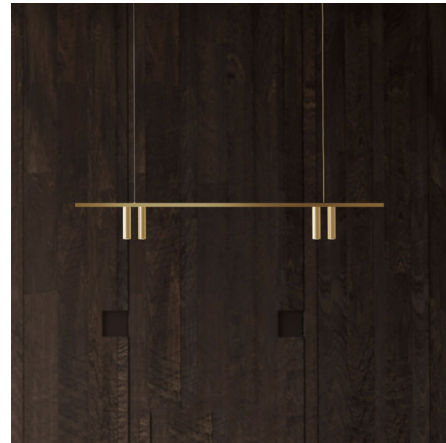

Lightology

lightology.com
866-954-4489
04-11-26

Project: _____
 Company: _____
 Location: _____ Fixture Type: _____
 SPEC #: **TSB1376748**
 Approved On: _____ Approved By: _____

Twins Lines Pendant By tossB

Description

While the pure geometric lines of the Twins Lines Pendant will feel right at home in a modern interior, it also pays homage to traditional candelabra designs. The pendant's thin linear frame supports pairs of cylindrical LED downlights, which will create an intimate, cozy atmosphere below the fixture. Includes dimmable driver.

Shown in brushed brass

Specifications

| | |
|-----------------------|---------------------------|
| COLOR | N/A |
| BODY FINISH | Brushed Brass |
| WATTAGE | 16W |
| DIMMER | Low Voltage Electronic |
| DIMENSIONS | 47.24"L x 1.25"W x 5.39"H |
| INTEGRATED LED MODULE | 4 x LED/4W/120V LED |