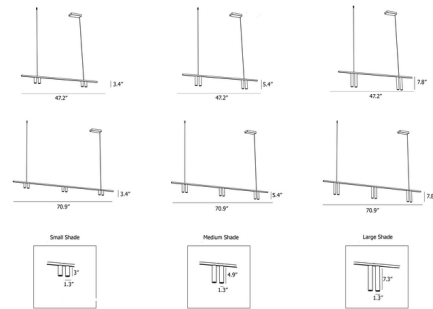

Description

While the pure geometric lines of the Twins Lines Pendant will feel right at home in a modern interior, it also pays homage to traditional candelabra designs. The pendant's thin linear frame supports pairs of cylindrical LED downlights, which will create an intimate, cozy atmosphere below the fixture. Includes dimmable driver.

Shown in brushed brass

Specifications

| | |
|-----------------------|---------------------------|
| COLOR | N/A |
| BODY FINISH | Brushed Brass |
| WATTAGE | 16W |
| DIMMER | Low Voltage Electronic |
| DIMENSIONS | 47.24"L x 1.25"W x 5.39"H |
| INTEGRATED LED MODULE | 4 x LED/4W/120V LED |