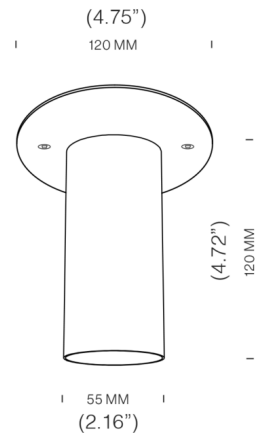

CLICK TO VIEW PRODUCT

Notes: