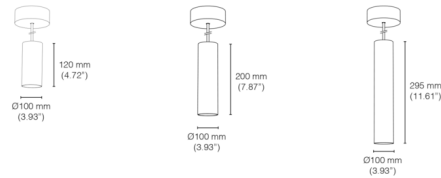

By tossB

Description

The Victor Pendant provides high performance accent lighting with a discreet and elegant design. The slim tube directs light LED downward with a hybrid optic system that enhances light performance while reducing unpleasant glare. Includes non-dimmable driver and a 4 inch cover plate which mounts to standard junction box.

Shown in brushed brass

Specifications

COLOR N/A
BODY FINISH Brushed Brass
WATTAGE 6W
DIMMER Not Dimmable
DIMENSIONS 2.16"W x 4.72"H
INTEGRATED LED MODULE 1 x LED/6W/120V LED

Technical Information

PRODUCT DIMENSIONS Cord Length: 59"
BEAM ANGLE 25°
COLOR RENDERING 90 CRI
LAMP COLOR 2700K
LUMENS/WATT 123.33
LUMINOUS FLUX 740 lumens