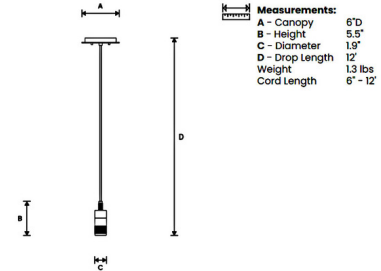

Specifications

CLICK TO VIEW PRODUCT

Notes: