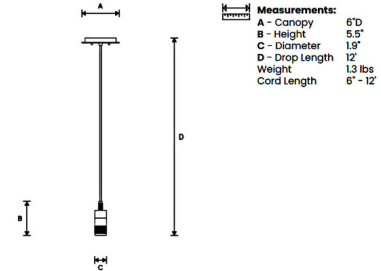

Shown in antique brass

Specifications

COLOR	N/A
BODY FINISH	Antique Brass
WATTAGE	6W
DIMMER	Standard 120V
DIMENSIONS	6"W x 5.5"H
BULB INCLUDED	1 x Edison ST-Shape/Medium (E26)/6W/120V LED
OTHER BULB OPTIONS	A19/Medium (E26)/100W/120V Incandescent A19/Medium (E26)/9W/120V LED Edison Globe/Medium (E26)/100W/120V Incandescent Edison Globe/Medium (E26)/9W/120V LED Edison ST-Shape/Medium (E26)/100W/120V Incandescent Edison ST-Shape/Medium (E26)/9W/120V LED Edison Tube/Medium (E26)/100W/120V Incandescent

Technical Information

PRODUCT DIMENSIONS	Adjustable Cable Length: 120"
LAMP COLOR	3000K
LUMENS/WATT	120.00
LUMINOUS FLUX	720 lumens

Specifications

CLICK TO VIEW PRODUCT

Notes: