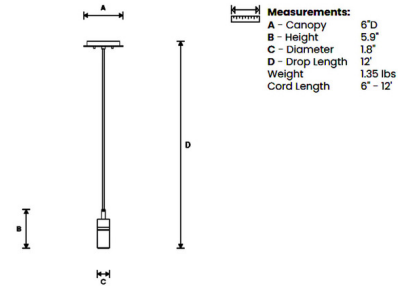

Specifications

CLICK TO VIEW PRODUCT

Notes: