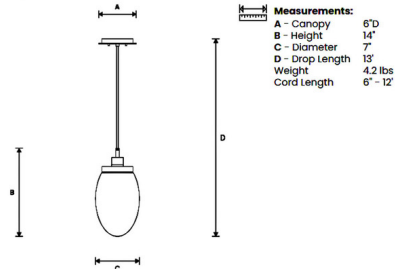

Specifications

CLICK TO VIEW PRODUCT

Notes: