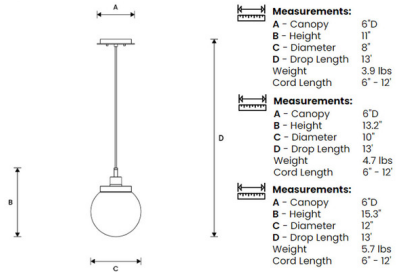

Specifications

COLOR	Clear
BODY FINISH	Satin Nickel
WATTAGE	6W
DIMMER	Standard 120V
DIMENSIONS	8"W x 11"H
BULB NOT INCLUDED	1 x Edison Tube/Medium (E26)/6W/120V LED
OTHER BULB OPTIONS	A19/Medium (E26)/100W/120V Incandescent A19/Medium (E26)/9W/120V LED Edison Globe/Medium (E26)/100W/120V Incandescent Edison Globe/Medium (E26)/9W/120V LED Edison ST-Shape/Medium (E26)/100W/120V Incandescent Edison ST-Shape/Medium (E26)/9W/120V LED Edison Tube/Medium (E26)/100W/120V Incandescent Edison Tube/Medium (E26)/9W/120V LED

Technical Information

PRODUCT DIMENSIONS	Adjustable Cable length: 120"
LAMP COLOR	3000K
LUMENS/WATT	120.00
LUMINOUS FLUX	720 lumens

Shown in satin nickel / clear

Specifications

CLICK TO VIEW PRODUCT

Notes: