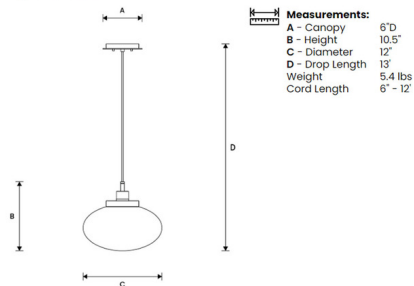

Shown in satin nickel / clear

Specifications

COLOR	Clear
BODY FINISH	Satin Nickel
WATTAGE	6W
DIMMER	Standard 120V
DIMENSIONS	12"W x 10.5"H
BULB NOT INCLUDED	1 x Edison Tube/Medium (E26)/6W/120V LED
OTHER BULB OPTIONS	A19/Medium (E26)/100W/120V Incandescent A19/Medium (E26)/9W/120V LED Edison Globe/Medium (E26)/100W/120V Incandescent Edison Globe/Medium (E26)/9W/120V LED Edison ST-Shape/Medium (E26)/100W/120V Incandescent Edison ST-Shape/Medium (E26)/9W/120V LED Edison Tube/Medium (E26)/100W/120V Incandescent Edison Tube/Medium (E26)/9W/120V LED

Technical Information

PRODUCT DIMENSIONS	Adjustable Cable Length: 120"
LAMP COLOR	3000K
LUMENS/WATT	120.00
LUMINOUS FLUX	720 lumens

Specifications

CLICK TO VIEW PRODUCT

Notes: