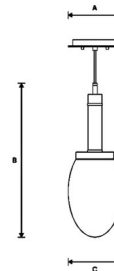

Shown in satin nickel / travertine / clear

Specifications

COLOR	N/A
BODY FINISH	Satin Nickel / Travertine / Clear
WATTAGE	6W
DIMMER	Standard 120V
DIMENSIONS	7"W x 20.2"H
BULB INCLUDED	1 x Edison ST-Shape/Medium (E26)/6W/120V LED
OTHER BULB OPTIONS	A19/Medium (E26)/100W/120V Incandescent A19/Medium (E26)/9W/120V LED Edison Globe/Medium (E26)/100W/120V Incandescent Edison Globe/Medium (E26)/9W/120V LED Edison ST-Shape/Medium (E26)/100W/120V Incandescent Edison Tube/Medium (E26)/100W/120V Incandescent Edison Tube/Medium (E26)/9W/120V LED

Technical Information

PRODUCT DIMENSIONS	Adjustable Cable Length: 120"
LAMP COLOR	3000K
LUMENS/WATT	120.00
LUMINOUS FLUX	720 lumens

Specifications

Measurements:	
A - Canopy	6"Ø
B - Height	20.2"
C - Diameter	7"
D - Drop Length	13"
Weight	5.6 lbs
Cord Length	6" - 12"