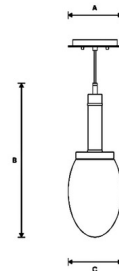

Shown in satin nickel / travertine / clear

Specifications

COLOR	N/A
BODY FINISH	Satin Nickel / Travertine / Clear
WATTAGE	6W
DIMMER	Standard 120V
DIMENSIONS	7"W x 20.2"H
BULB INCLUDED	1 x Edison ST-Shape/Medium (E26)/6W/120V LED
OTHER BULB OPTIONS	A19/Medium (E26)/100W/120V Incandescent A19/Medium (E26)/9W/120V LED Edison Globe/Medium (E26)/100W/120V Incandescent Edison Globe/Medium (E26)/9W/120V LED Edison ST-Shape/Medium (E26)/100W/120V Incandescent Edison Tube/Medium (E26)/100W/120V Incandescent Edison Tube/Medium (E26)/9W/120V LED

Technical Information

PRODUCT DIMENSIONS	Adjustable Cable Length: 120"
LAMP COLOR	3000K
LUMENS/WATT	120.00
LUMINOUS FLUX	720 lumens

Specifications

Measurements:	
A - Canopy	6"Ø
B - Height	20.2"
C - Diameter	7"
D - Drop Length	13"
Weight	5.6 lbs
Cord Length	6" - 12"