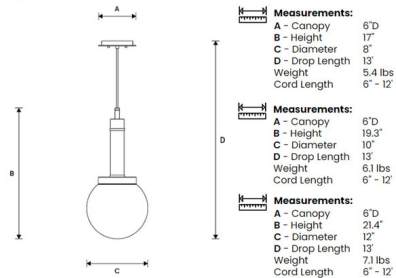

Specifications

COLOR	N/A
BODY FINISH	Matte Black / White Carrara / Smoke
WATTAGE	6W
DIMMER	Standard 120V
DIMENSIONS	8"W x 17"H
BULB NOT INCLUDED	1 x Edison ST-Shape/Medium (E26)/6W/120V LED
OTHER BULB OPTIONS	A19/Medium (E26)/100W/120V Incandescent A19/Medium (E26)/9W/120V LED Edison Globe/Medium (E26)/100W/120V Incandescent Edison Globe/Medium (E26)/9W/120V LED Edison ST-Shape/Medium (E26)/100W/120V Incandescent Edison ST-Shape/Medium (E26)/9W/120V LED Edison Tube/Medium (E26)/100W/120V Incandescent Edison Tube/Medium (E26)/9W/120V LED

Technical Information

PRODUCT DIMENSIONS	Adjustable Cable length: 120"
LAMP COLOR	3000K
LUMENS/WATT	120.00
LUMINOUS FLUX	720 lumens

Shown in matte black / white carrara / smoke

Specifications

CLICK TO VIEW PRODUCT