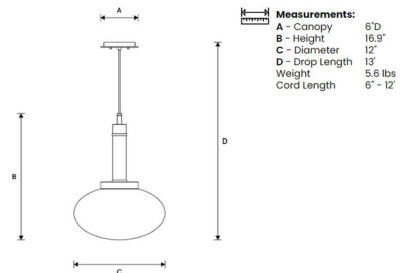

Shown in matte black / white carrara / smoke

Specifications

COLOR	N/A
BODY FINISH	Matte Black / White Carrara / Smoke
WATTAGE	6W
DIMMER	Standard 120V
DIMENSIONS	12"W x 16.9"H
BULB NOT INCLUDED	1 x Edison ST-Shape/Medium (E26)/6W/120V LED
OTHER BULB OPTIONS	A19/Medium (E26)/100W/120V Incandescent A19/Medium (E26)/9W/120V LED Edison Globe/Medium (E26)/100W/120V Incandescent Edison Globe/Medium (E26)/9W/120V LED Edison ST-Shape/Medium (E26)/100W/120V Incandescent Edison ST-Shape/Medium (E26)/9W/120V LED Edison Tube/Medium (E26)/100W/120V Incandescent Edison Tube/Medium (E26)/9W/120V LED

Technical Information

PRODUCT DIMENSIONS	Adjustable Cable Length: 120"
LAMP COLOR	3000K
LUMENS/WATT	120.00
LUMINOUS FLUX	720 lumens

Specifications

CLICK TO VIEW PRODUCT

Notes: