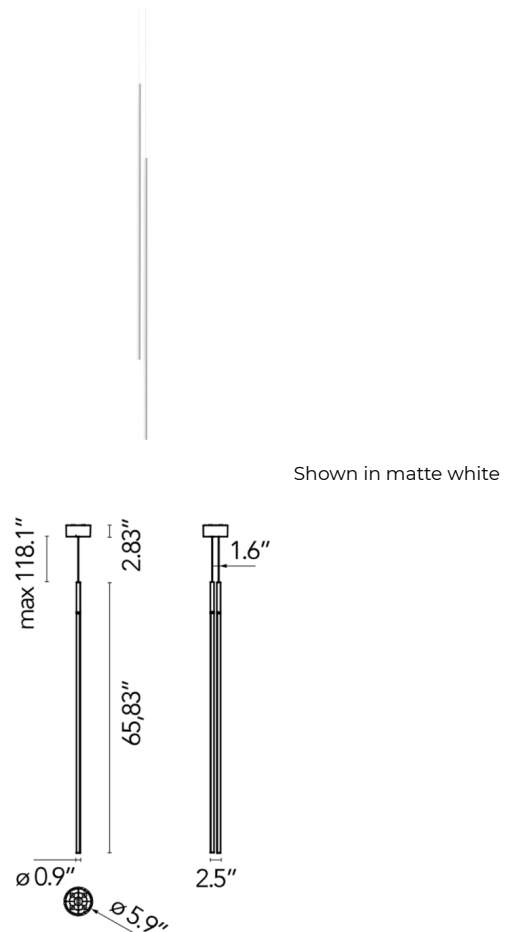

Lightology

lightology.com
866-954-4489
04-15-26

Project: _____

Company: _____

Location: _____ Fixture Type: _____

SPEC #: **FLO1376938**

Approved On: _____ Approved By: _____

My Lines Pendant By FLOS

Description

The My Lines Pendant offers a sleek, ethereal expression with two vertical aluminum bars lined with an LED strip and silicone diffuser. The bars can be oriented to direct their light as desired.

Specifications

COLOR	N/A
BODY FINISH	Matte White
WATTAGE	46W
DIMMER	0-10V
DIMENSIONS	2.5"W x 65.83"H x 0.9"D
INTEGRATED LED MODULE	1 x LED/46W/120V LED

Technical Information

COLOR RENDERING	90 CRI
LAMP COLOR	2700K
LUMENS/WATT	60.57
LUMINOUS FLUX	2786 lumens

Notes:

CLICK TO VIEW PRODUCT