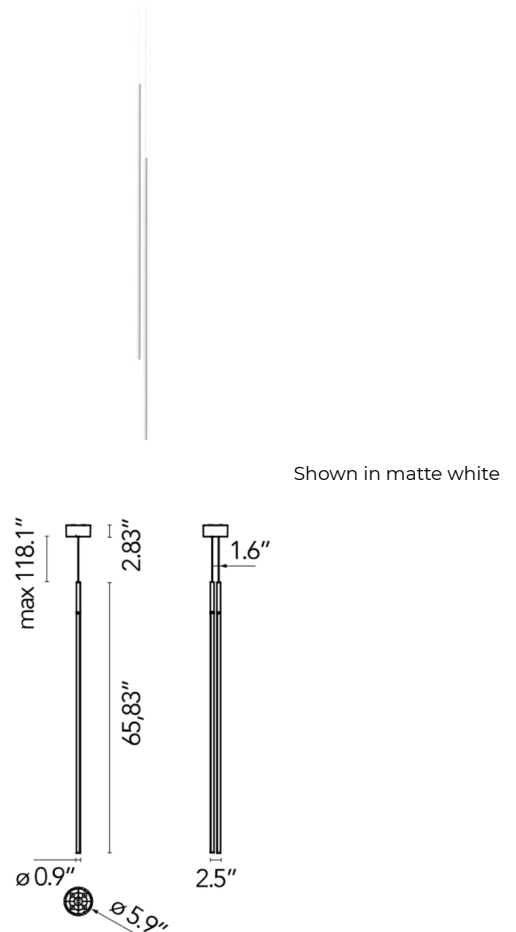

### Description

The My Lines Pendant offers a sleek, ethereal expression with two vertical aluminum bars lined with an LED strip and silicone diffuser. The bars can be oriented to direct their light as desired.

### Specifications

COLOR	N/A
BODY FINISH	Matte White
WATTAGE	46W
DIMMER	0-10V
DIMENSIONS	2.5"W x 65.83"H x 0.9"D
INTEGRATED LED MODULE	1 x LED/46W/120V LED

### Technical Information

COLOR RENDERING	90 CRI
LAMP COLOR	2700K
LUMENS/WATT	60.57
LUMINOUS FLUX	2786 lumens

Notes:

CLICK TO VIEW PRODUCT