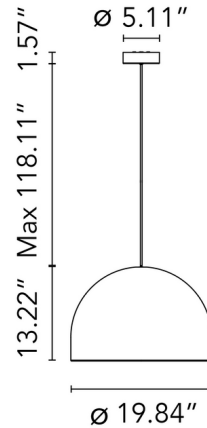

Description

Embrace the beauty of simplicity with the Flos My Dome Pendant, a fixture that champions clean design and focused illumination. This pendant light features a classic half-sphere shade meticulously crafted to project light evenly downward, making it an ideal choice for placement above a dining table, kitchen island, or any surface requiring clear, directed light. Its minimalist geometry and elegant form allow it to seamlessly adapt to a wide array of interior styles, offering functional brilliance without sacrificing aesthetic harmony. It's the quintessential pendant for those who appreciate understated design that truly delivers on its promise of refined illumination.

Specifications

COLOR	N/A
BODY FINISH	Matte White
WATTAGE	30W
DIMMER	Standard 120V
DIMENSIONS	19.84"W x 13.2"H
BULB NOT INCLUDED	2 x T38/Medium (E26)/15W/120V LED

Shown in matte white

CLICK TO VIEW PRODUCT