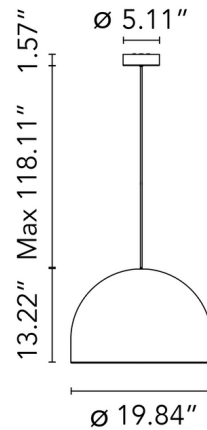

Description

Embrace the beauty of simplicity with the Flos My Dome Pendant, a fixture that champions clean design and focused illumination. This pendant light features a classic half-sphere shade meticulously crafted to project light evenly downward, making it an ideal choice for placement above a dining table, kitchen island, or any surface requiring clear, directed light. Its minimalist geometry and elegant form allow it to seamlessly adapt to a wide array of interior styles, offering functional brilliance without sacrificing aesthetic harmony. It's the quintessential pendant for those who appreciate understated design that truly delivers on its promise of refined illumination.

Specifications

COLOR	N/A
BODY FINISH	Matte White
WATTAGE	30W
DIMMER	Standard 120V
DIMENSIONS	19.84"W x 13.2"H
BULB NOT INCLUDED	2 x T38/Medium (E26)/15W/120V LED

Shown in matte white

CLICK TO VIEW PRODUCT