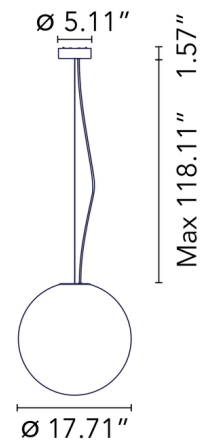

Lightology

lightology.com
866-954-4489
04-06-26

Project: _____
Company: _____
Location: _____ Fixture Type: _____
SPEC #: **FLO1376941**
Approved On: _____ Approved By: _____

My Sphere Pendant By FLOS

Description

Introduce a welcoming and expansive glow to your space with the Flos My Sphere Pendant. This beautifully simplistic fixture showcases a spherical, translucent glass shade that excels at casting light in all directions, creating an inviting and ambient atmosphere throughout the room. The pendant's pure, geometric form ensures it adapts effortlessly to any interior style, embodying an elegantly minimalist look while providing robust functional illumination. It's the ideal choice for spaces that thrive on soft, all-encompassing light, fostering a sense of warmth and openness that enhances comfort and visual appeal.

Specifications

COLOR	N/A
BODY FINISH	Matte White
WATTAGE	30W
DIMMER	Standard 120V
DIMENSIONS	17.7"W x 17.7"H
BULB NOT INCLUDED	1 x A19/Medium (E26)/30W/120V LED

Shown in matte white

CLICK TO VIEW PRODUCT