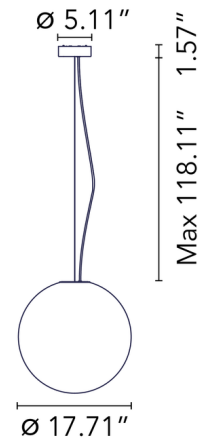

### Description

Introduce a welcoming and expansive glow to your space with the Flos My Sphere Pendant. This beautifully simplistic fixture showcases a spherical, translucent glass shade that excels at casting light in all directions, creating an inviting and ambient atmosphere throughout the room. The pendant's pure, geometric form ensures it adapts effortlessly to any interior style, embodying an elegantly minimalist look while providing robust functional illumination. It's the ideal choice for spaces that thrive on soft, all-encompassing light, fostering a sense of warmth and openness that enhances comfort and visual appeal.

### Specifications

COLOR	N/A
BODY FINISH	Matte White
WATTAGE	30W
DIMMER	Standard 120V
DIMENSIONS	17.7"W x 17.7"H
BULB NOT INCLUDED	1 x A19/Medium (E26)/30W/120V LED

Shown in matte white

CLICK TO VIEW PRODUCT