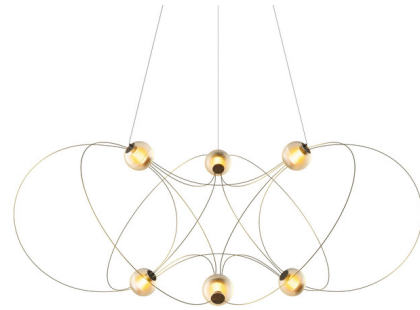

Lightology

lightology.com
866-954-4489
07-07-26

Project: _____

Company: _____

Location: _____ Fixture Type: _____

SPEC #: **DCW1376973**

Approved On: _____ Approved By: _____

Munari 6 Chandelier

By DCWEditions

Description

The Munari 6 Chandelier puts on a dazzling display with its array of illuminated orbs linked by a curving frame of thin rods. Munari's sleek, organic lines evoke the elliptical orbit of planets or the random path of a butterfly in flight. Install a grouping of multiple pendants together for a particularly stunning display. TRIAC dimmable.

Specifications

COLOR . . . . . Clear
BODY FINISH . . . . . Gold
WATTAGE 20W
DIMMER . . . . . Standard 120V
DIMENSIONS . . . . . 47.2"W x 17.7"H
INTEGRATED LED MODULE . . . . . 1 x LED/20W/120V LED
COUNTRY OF ORIGIN . . . . . China

Technical Information

LAMP COLOR 2400K
LUMENS/WATT 192.00
LUMINOUS FLUX . . . . . 3840 lumens

Shown in gold / clear

CLICK TO VIEW PRODUCT

Notes: