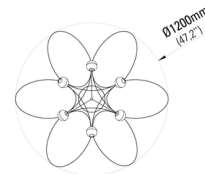

CLICK TO VIEW PRODUCT

Notes: