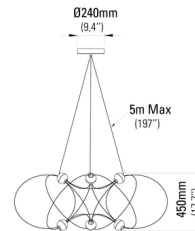

CLICK TO VIEW PRODUCT

Notes: