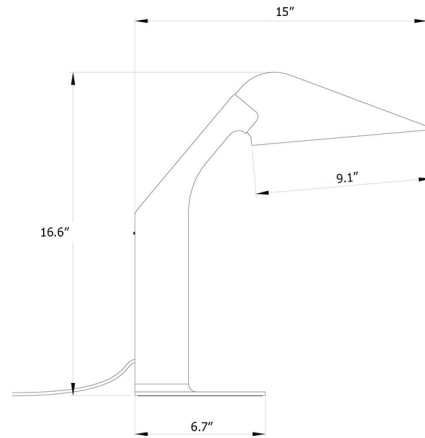

Shown in black / chrome

CLICK TO VIEW PRODUCT

Notes: